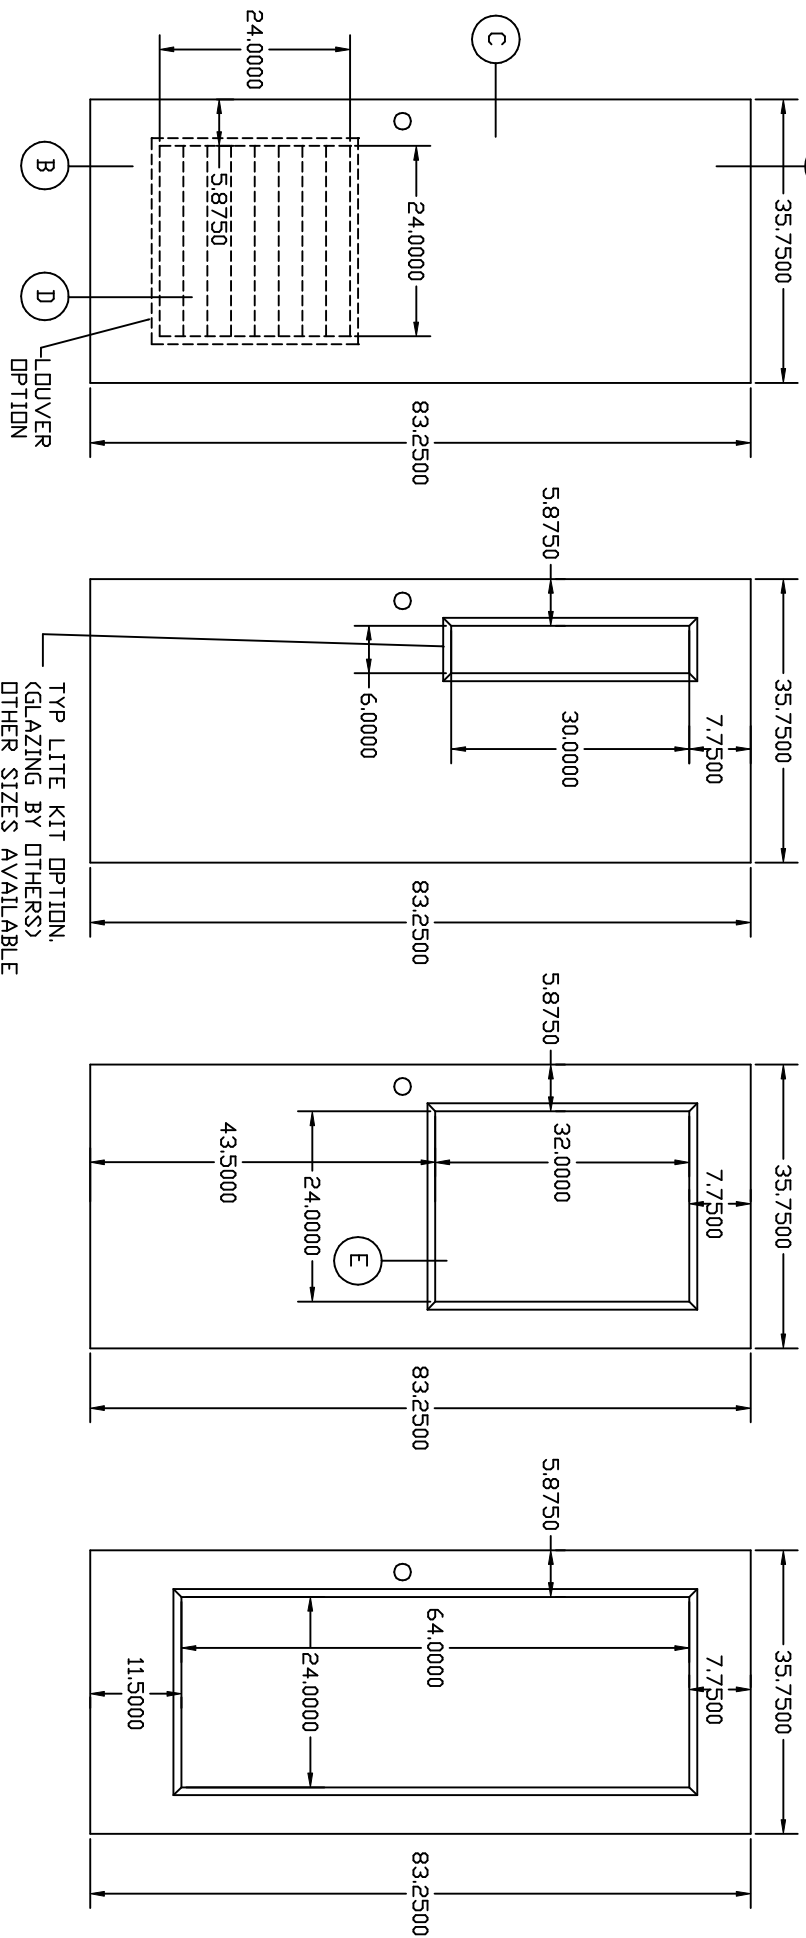

STANDARD LOUVER SIZES
18" X 24" TOP OR BOTTOM 24" X 24" BOT W/LITE ABV 24" X 24" TOP/BOT/DOUBLE FULL DOOR LOUVER *LOUVERS ARE FIXED. *NET FREE AREA = 53%

STANDARD DOOR SIZES
2'-0" X LENGTH REQUIRED 2'-8" X LENGTH REQUIRED 3'-0" X LENGTH REQUIRED 3'-6" X LENGTH REQUIRED 4'-0" X LENGTH REQUIRED *CUSTOM WIDTHS AVAILABLE

DETAIL KEY. SEE SHEET #2.

FLUSH PANEL

VISION PANEL

HALF GLASS

FULL GLASS

FRP DOOR PROFILES

SHT 1/2

FRP doors are non-rated 1-3/4" thick typical