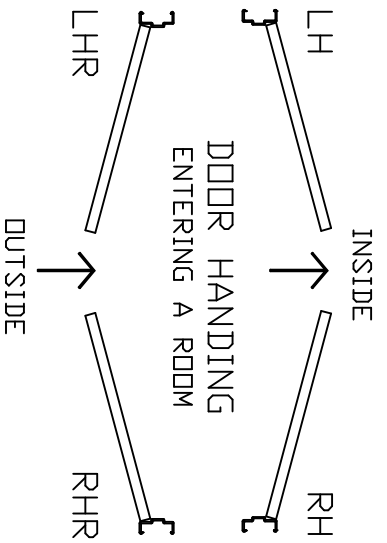

STANDARD LOUVER SIZES
18" X 24" TOP OR BOTTOM 24" X 24" BOT W/LITE ABV 24" X 24" TOP/BOT/DOUBLE FULL DOOR LOUVER *LOUVERS ARE FIXED. *NET FREE AREA = 53%

STANDARD DOOR SIZES
2'-0" X LENGTH REQUIRED 2'-8" X LENGTH REQUIRED 3'-0" X LENGTH REQUIRED 3'-6" X LENGTH REQUIRED 4'-0" X LENGTH REQUIRED *CUSTOM WIDTHS AVAILABLE

DETAIL KEY. SEE SHEET #2.

FLUSH PANEL

VISION PANEL

HALF GLASS

FULL GLASS

FRP DOOR PROFILES

SHT 1/2

FRP doors are non-rated 1-3/4" thick typical