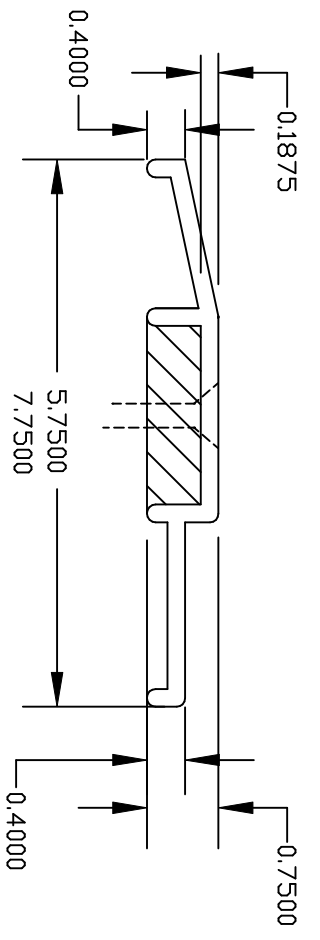

NOTE:
ATTACH ASTRAGAL TO STILE EDGE OF
INACTIVE DOOR W/ SS SCREWS (by others)

STANDARD ASTRAGAL

STANDARD THRESHOLD ANCHORAGE

STANDARD SADDLE THRESHOLD

STANDARD BUMPER THRESHOLD

FRP ACCESSORIES

All components are solid pultruded FRP material