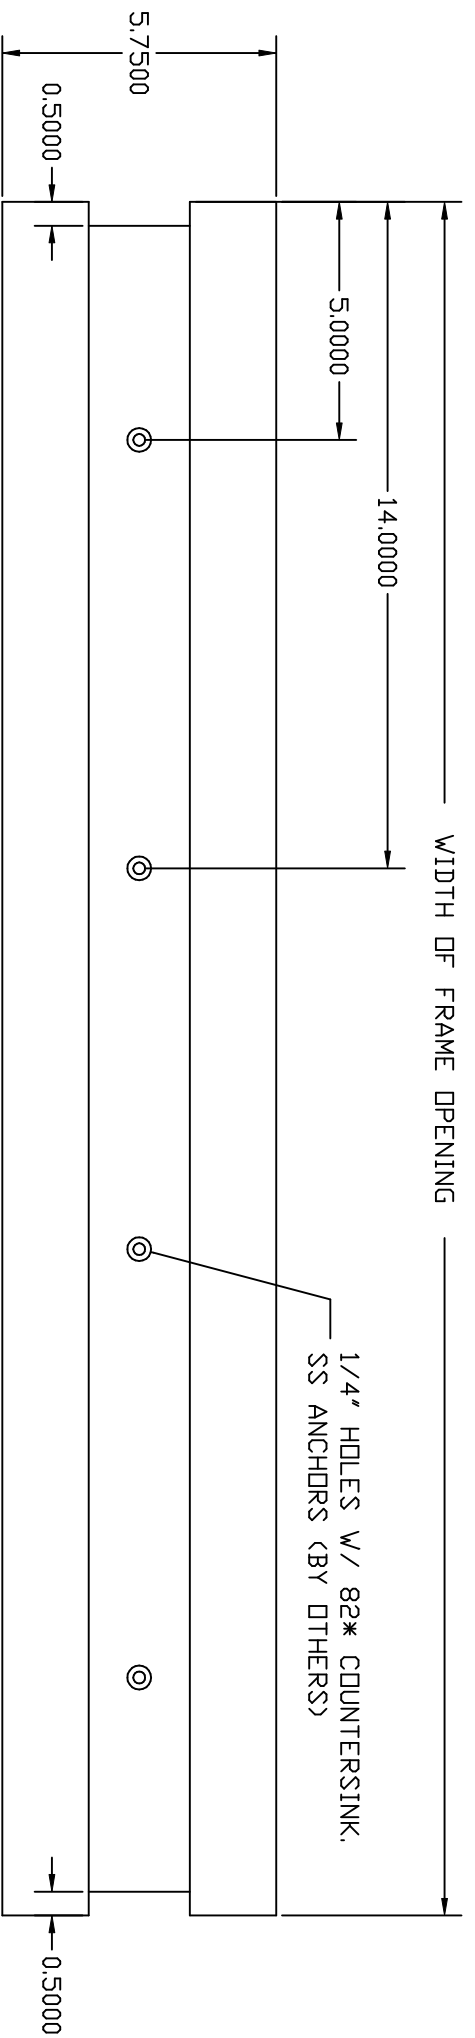

NOTE:
ATTACH ASTRAGAL TO STILE EDGE OF
INACTIVE DOOR W/ SS SCREWS (by others)

STANDARD ASTRAGAL

STANDARD THRESHOLD ANCHORAGE

STANDARD SADDLE THRESHOLD

STANDARD BUMPER THRESHOLD

FRP ACCESSORIES

All components are solid pultruded FRP material