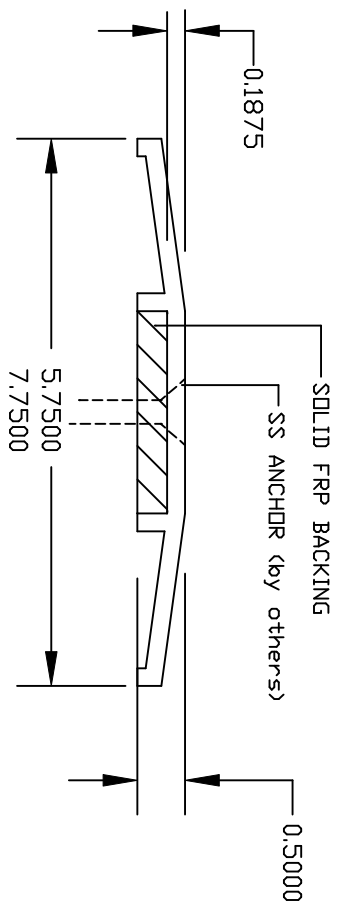

NOTE:
ATTACH ASTRAGAL TO STILE EDGE OF
INACTIVE DOOR W/ SS SCREWS (by others)

STANDARD ASTRAGAL

STANDARD THRESHOLD ANCHORAGE

STANDARD SADDLE THRESHOLD

STANDARD BUMPER THRESHOLD

FRP ACCESSORIES

All components are solid pultruded FRP material