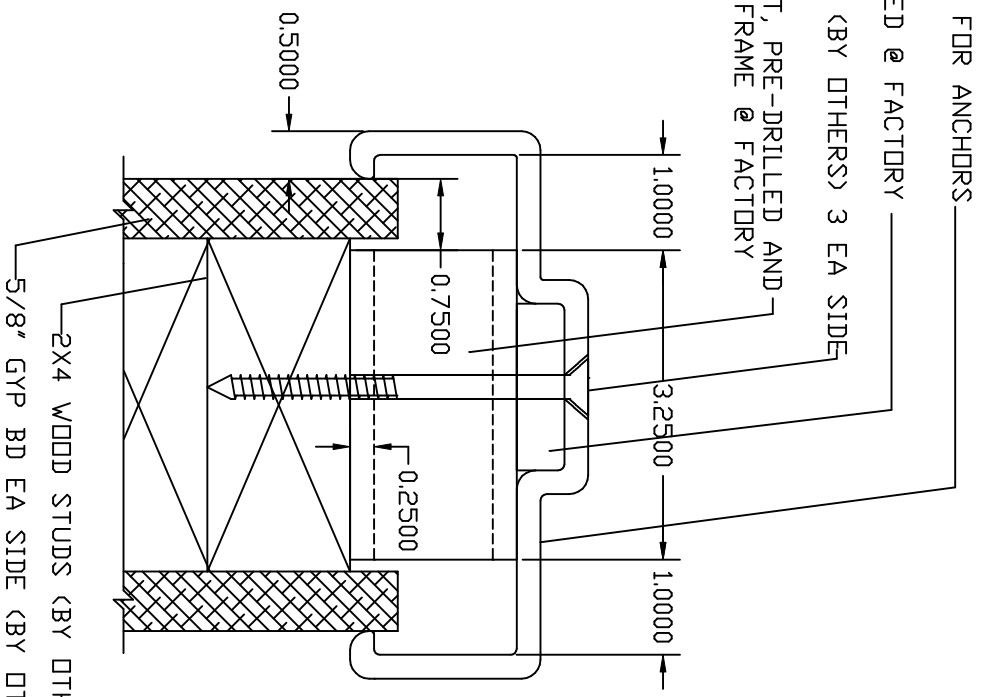

FRP FRAME @ WOOD STUDS